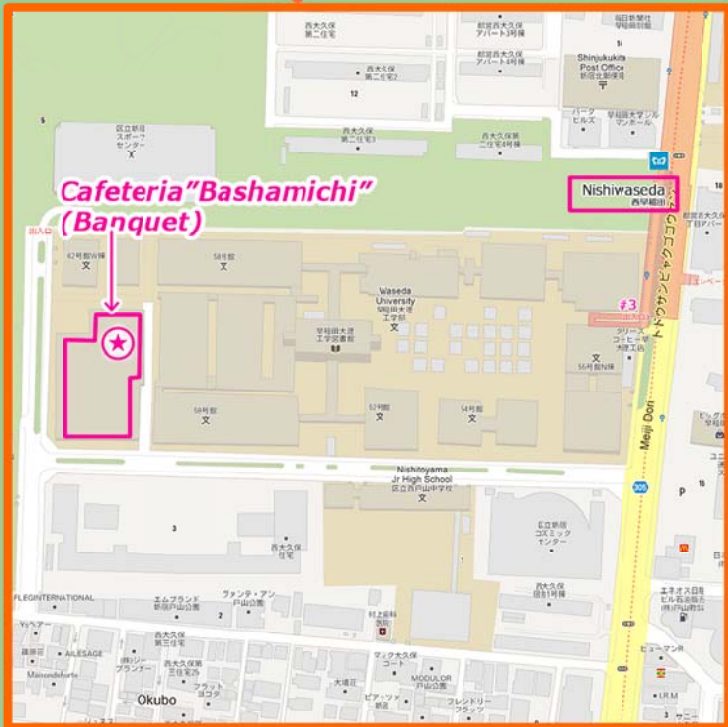

Access Map

*This is one example to get to "Nishiwaseda" Station, where the banquet will be held, from "Waseda" Station by TRAIN

- about 30 min.**
- Tokyo Metro Tozai-Line "Waseda" Station**
↓ Tokyo Metro Tozai-Line, 4min.
- "Iidabashi" Station**
↓ Toei Oedo-Line, 8min.
- "Higashi-Shinjuku" Station**
↓ Tokyo Metro Fukutoshin-Line, 1min.
- Tokyo Metro Fukutoshin-Line "Nishiwaseda" Station**

Nearest station:
TokyoMetro Fukutoshin-Line
"NishiWaseda" Station
exit: #3

Nearest station:
TokyoMetro Tozai-Line
"Waseda" Station
exit: 3a/3b