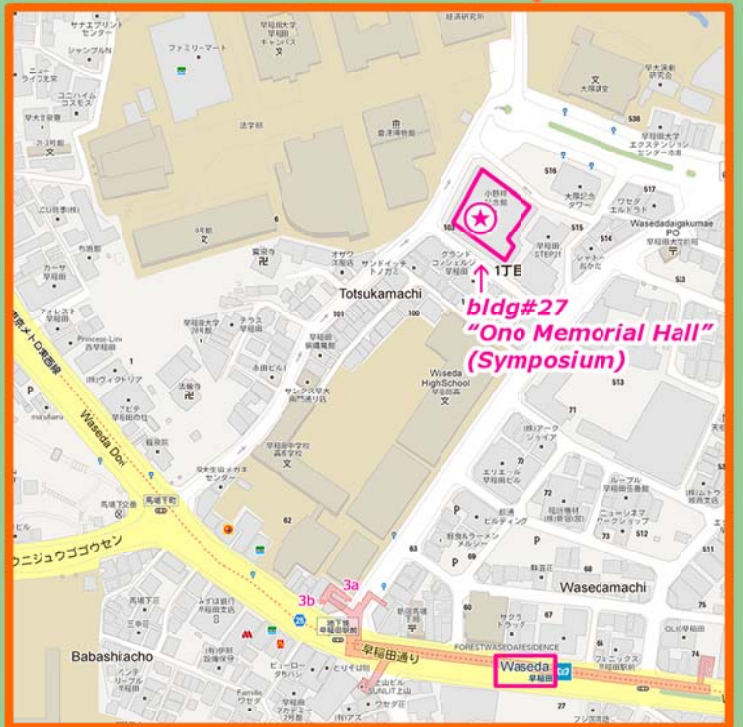

Access Map

*This is one example to get to "Nishiwaseda" Station, where the banquet will be held, from "Waseda" Station by TRAIN

- about 30 min.**
- Tokyo Metro Tozai-Line "Waseda" Station**
↓ Tokyo Metro Tozai-Line, 4min.
- "Iidabashi" Station**
↓ Toei Oedo-Line, 8min.
- "Higashi-Shinjuku" Station**
↓ Tokyo Metro Fukutoshin-Line, 1min.
- Tokyo Metro Fukutoshin-Line "Nishiwaseda" Station**

Nearest station:
TokyoMetro Fukutoshin-Line
"NishiWaseda" Station
exit: #3

Nearest station:
TokyoMetro Tozai-Line
"Waseda" Station
exit: 3a/3b