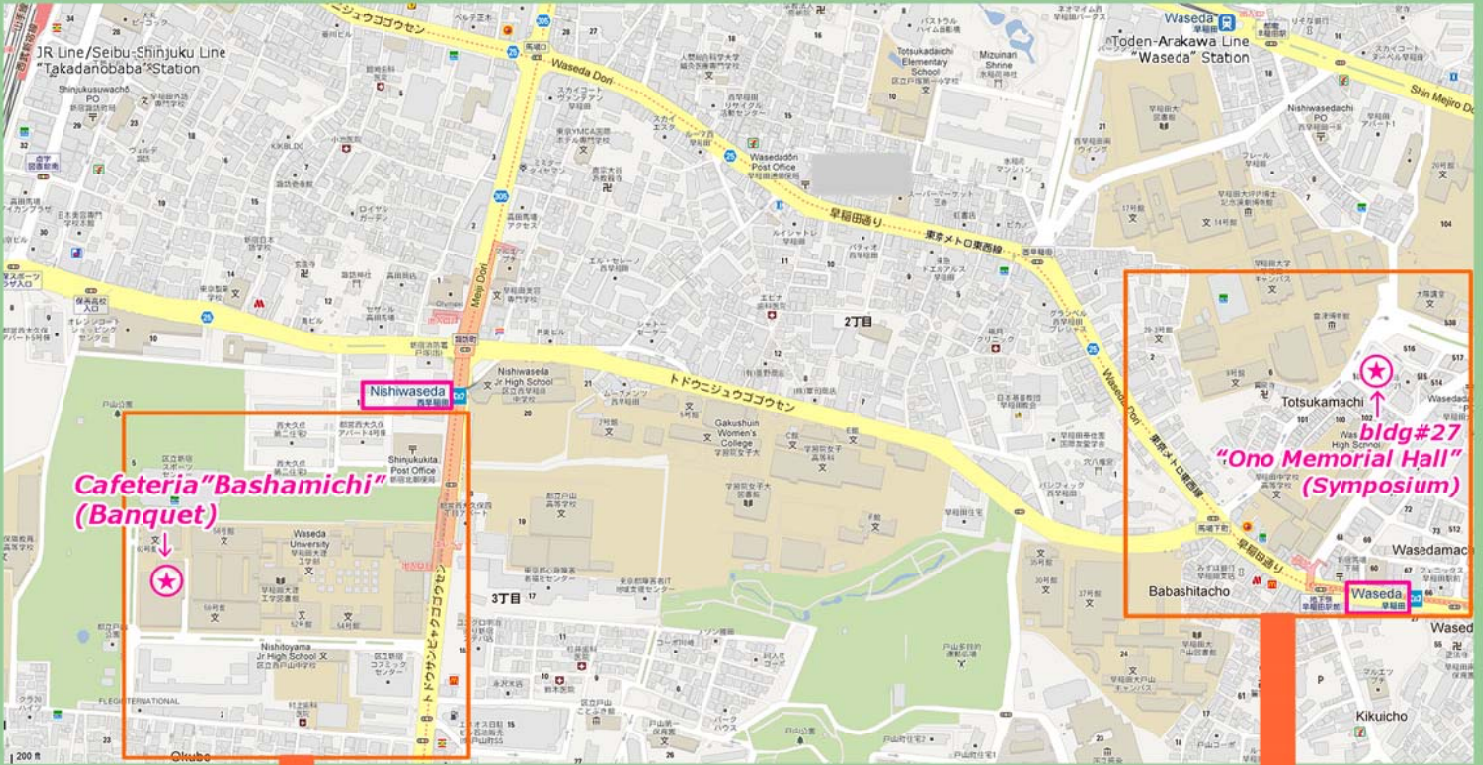

Access Map

*This is one example to get to "Nishiwaseda" Station, where the banquet will be held, from "Waseda" Station by TRAIN

- about 30 min.**
- Tokyo Metro Tozai-Line "Waseda" Station**
↓ Tokyo Metro Tozai-Line, 4min.
- "Iidabashi" Station**
↓ Toei Oedo-Line, 8min.
- "Higashi-Shinjuku" Station**
↓ Tokyo Metro Fukutoshin-Line, 1min.
- Tokyo Metro Fukutoshin-Line "Nishiwaseda" Station**

Nearest station:
TokyoMetro Fukutoshin-Line
"NishiWaseda" Station
exit: #3

Nearest station:
TokyoMetro Tozai-Line
"Waseda" Station
exit: 3a/3b